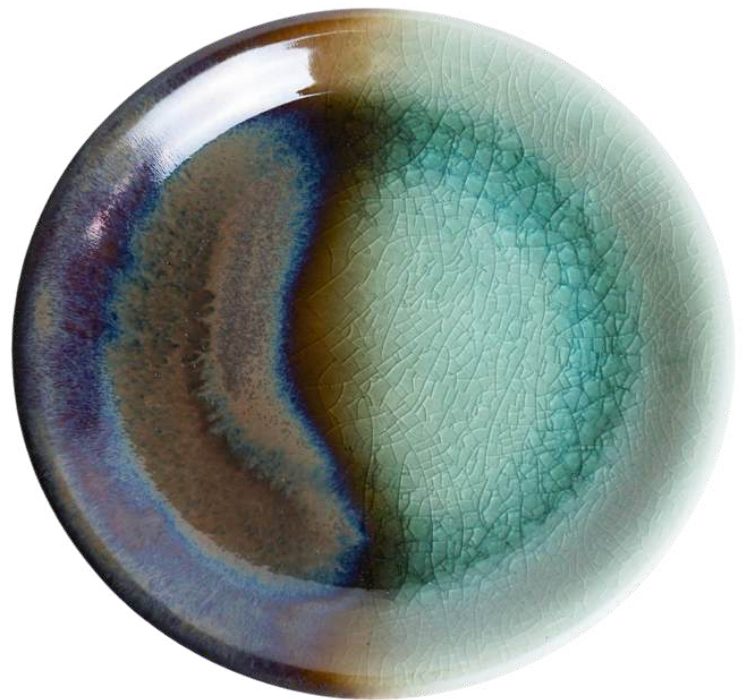

NAU011

NAU08

SMALL ROUND PLATE (18 CM)

PB030

400 GR

D18 x H2.5 CM

All colors are available on Small Round Plate and Deep Round Plate models.

Tableware